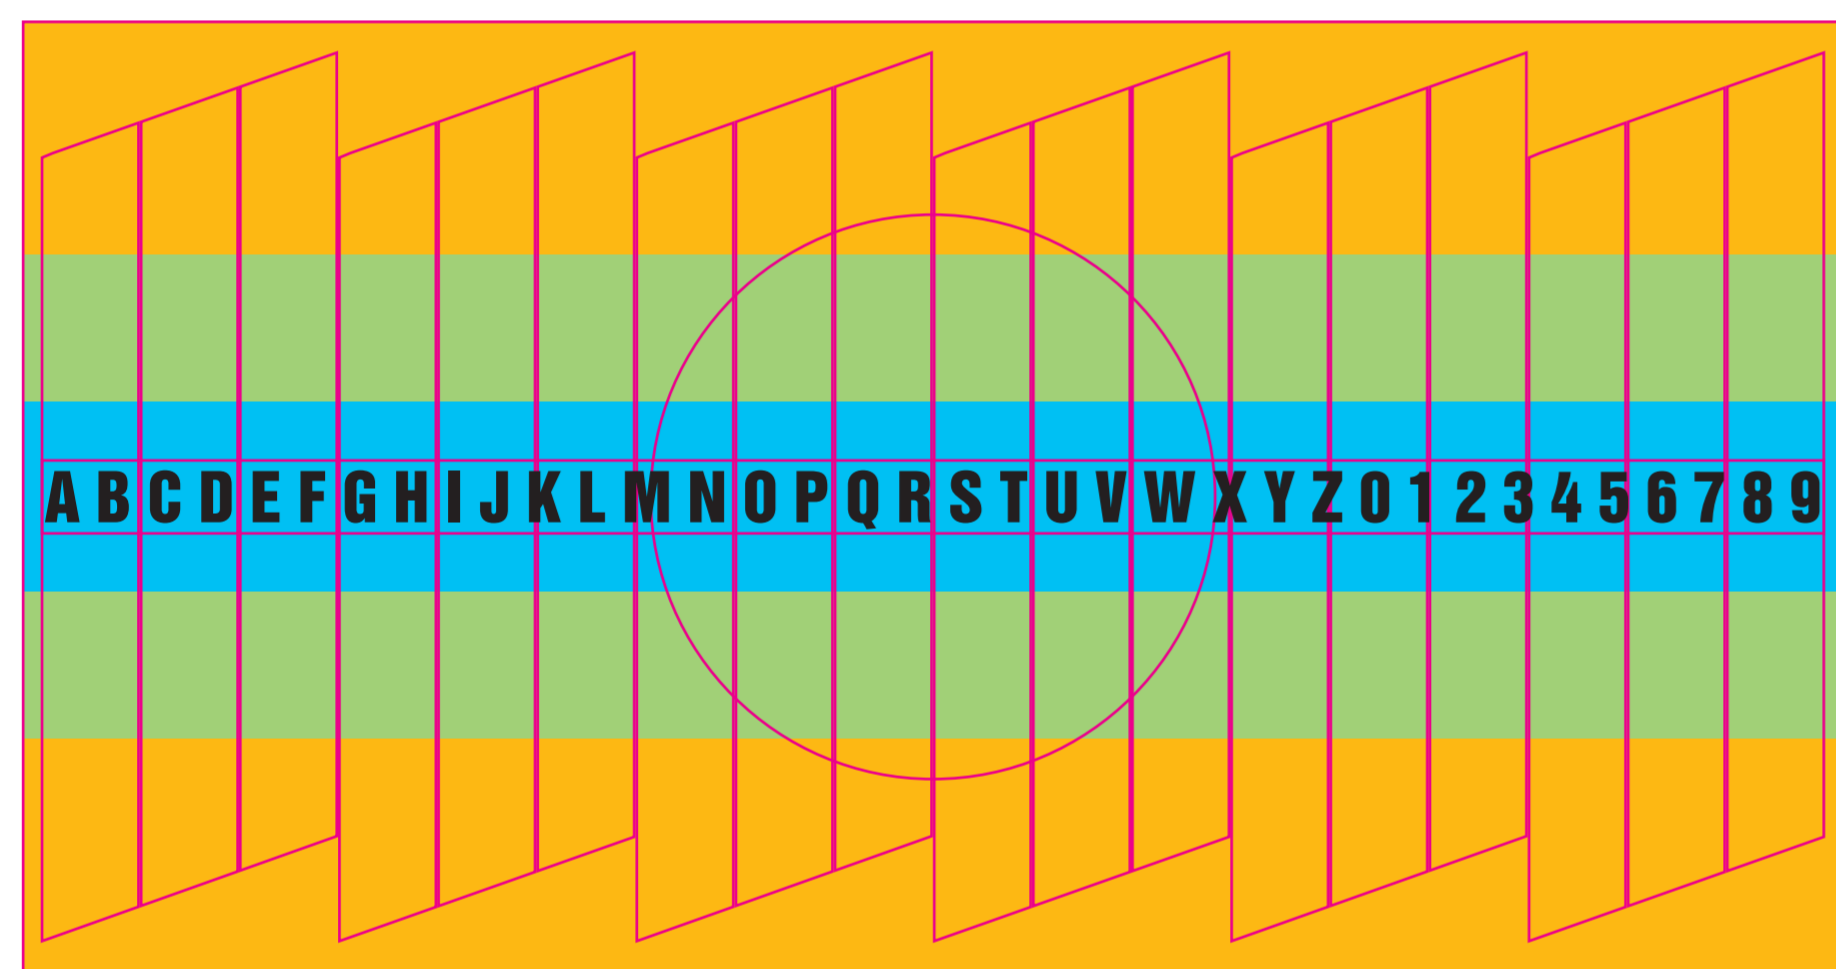

# BALL Ø 7,5 CM

FLAT SAFE AREA

MEDIUM AREA (50% OVERLAPPING)

POLES AREA (100% OVERLAPPING)

TRIM LINE

241 mm

126 mm

Ø 7,5 cm

## LOWER RIBBON CUSTOMIZABLE OPTIONAL

CUSTOMIZABLE AREA

SEWING LINE

UPPER RIBBON

↕ 6 mm

LOWER RIBBON

↕ 10 mm

↕ 6 mm