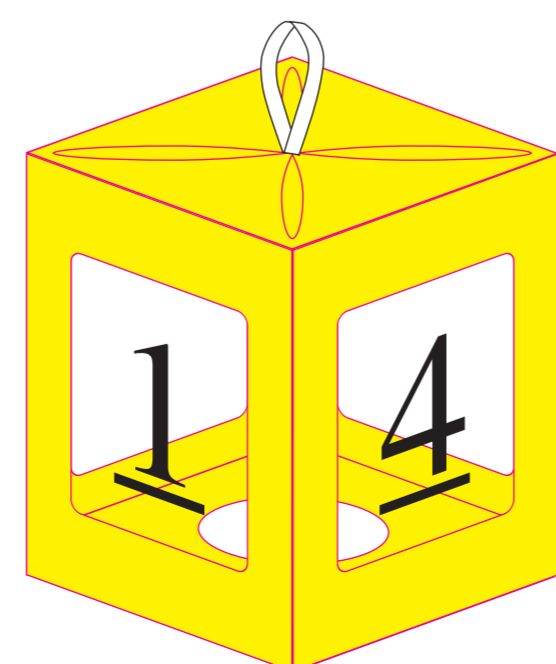

## BALL Ø 7,5 CM EXAMPLE

This ball is handmade produced by decoupage technique. The printed sheet is die-cut and glued by hand onto the polystyrene ball.

Since the ball is spherical, the sheet is die-cutted according to the **VERTICAL LINES**.

A series of strips will result from the central band towards the poles that in the centre (**SAFE AREA**) are perfectly placed side by side, while in the upper and lower parts (**MEDIUM AREA** and **POLES AREA**) they will overlap more and more, and as they approach the poles some parts will be covered by the next strip.

## SINGLE BOX 4 WINDOWS 7,5 X 10,5 X 7,5 CM

**Unbreakable Xmas balls**  
[Web Page >](#)

**CUSTOMIZABLE SPACE**  
 (100% TECHNICAL DRAWING)

**Boules de Noël incassable**  
[Web Page >](#)

**ZONE PERSONALISABLE**  
 (DESSIN TECHNIQUE 100%)