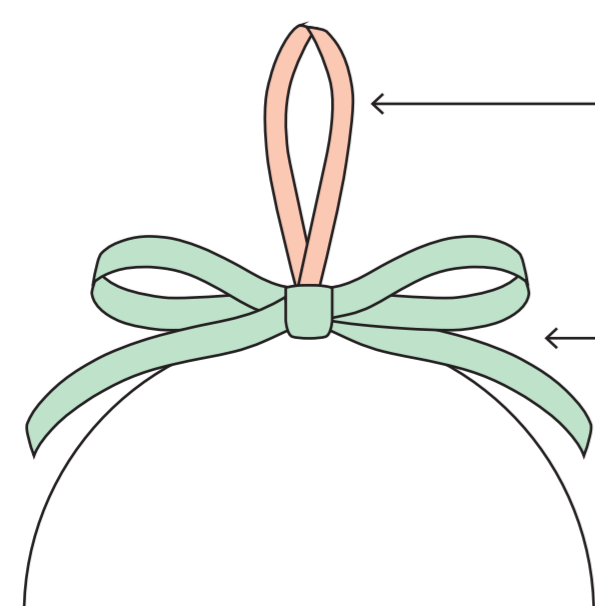

# BALL Ø 7,5 CM

FLAT SAFE AREA

MEDIUM AREA (50% OVERLAPPING)

POLES AREA (100% OVERLAPPING)

TRIM LINE

241 mm

126 mm

Ø 7,5 cm

## LOWER RIBBON CUSTOMIZABLE OPTIONAL

CUSTOMIZABLE AREA

SEWING LINE

UPPER RIBBON

↕ 6 mm

LOWER RIBBON

↕ 10 mm

↕ 6 mm