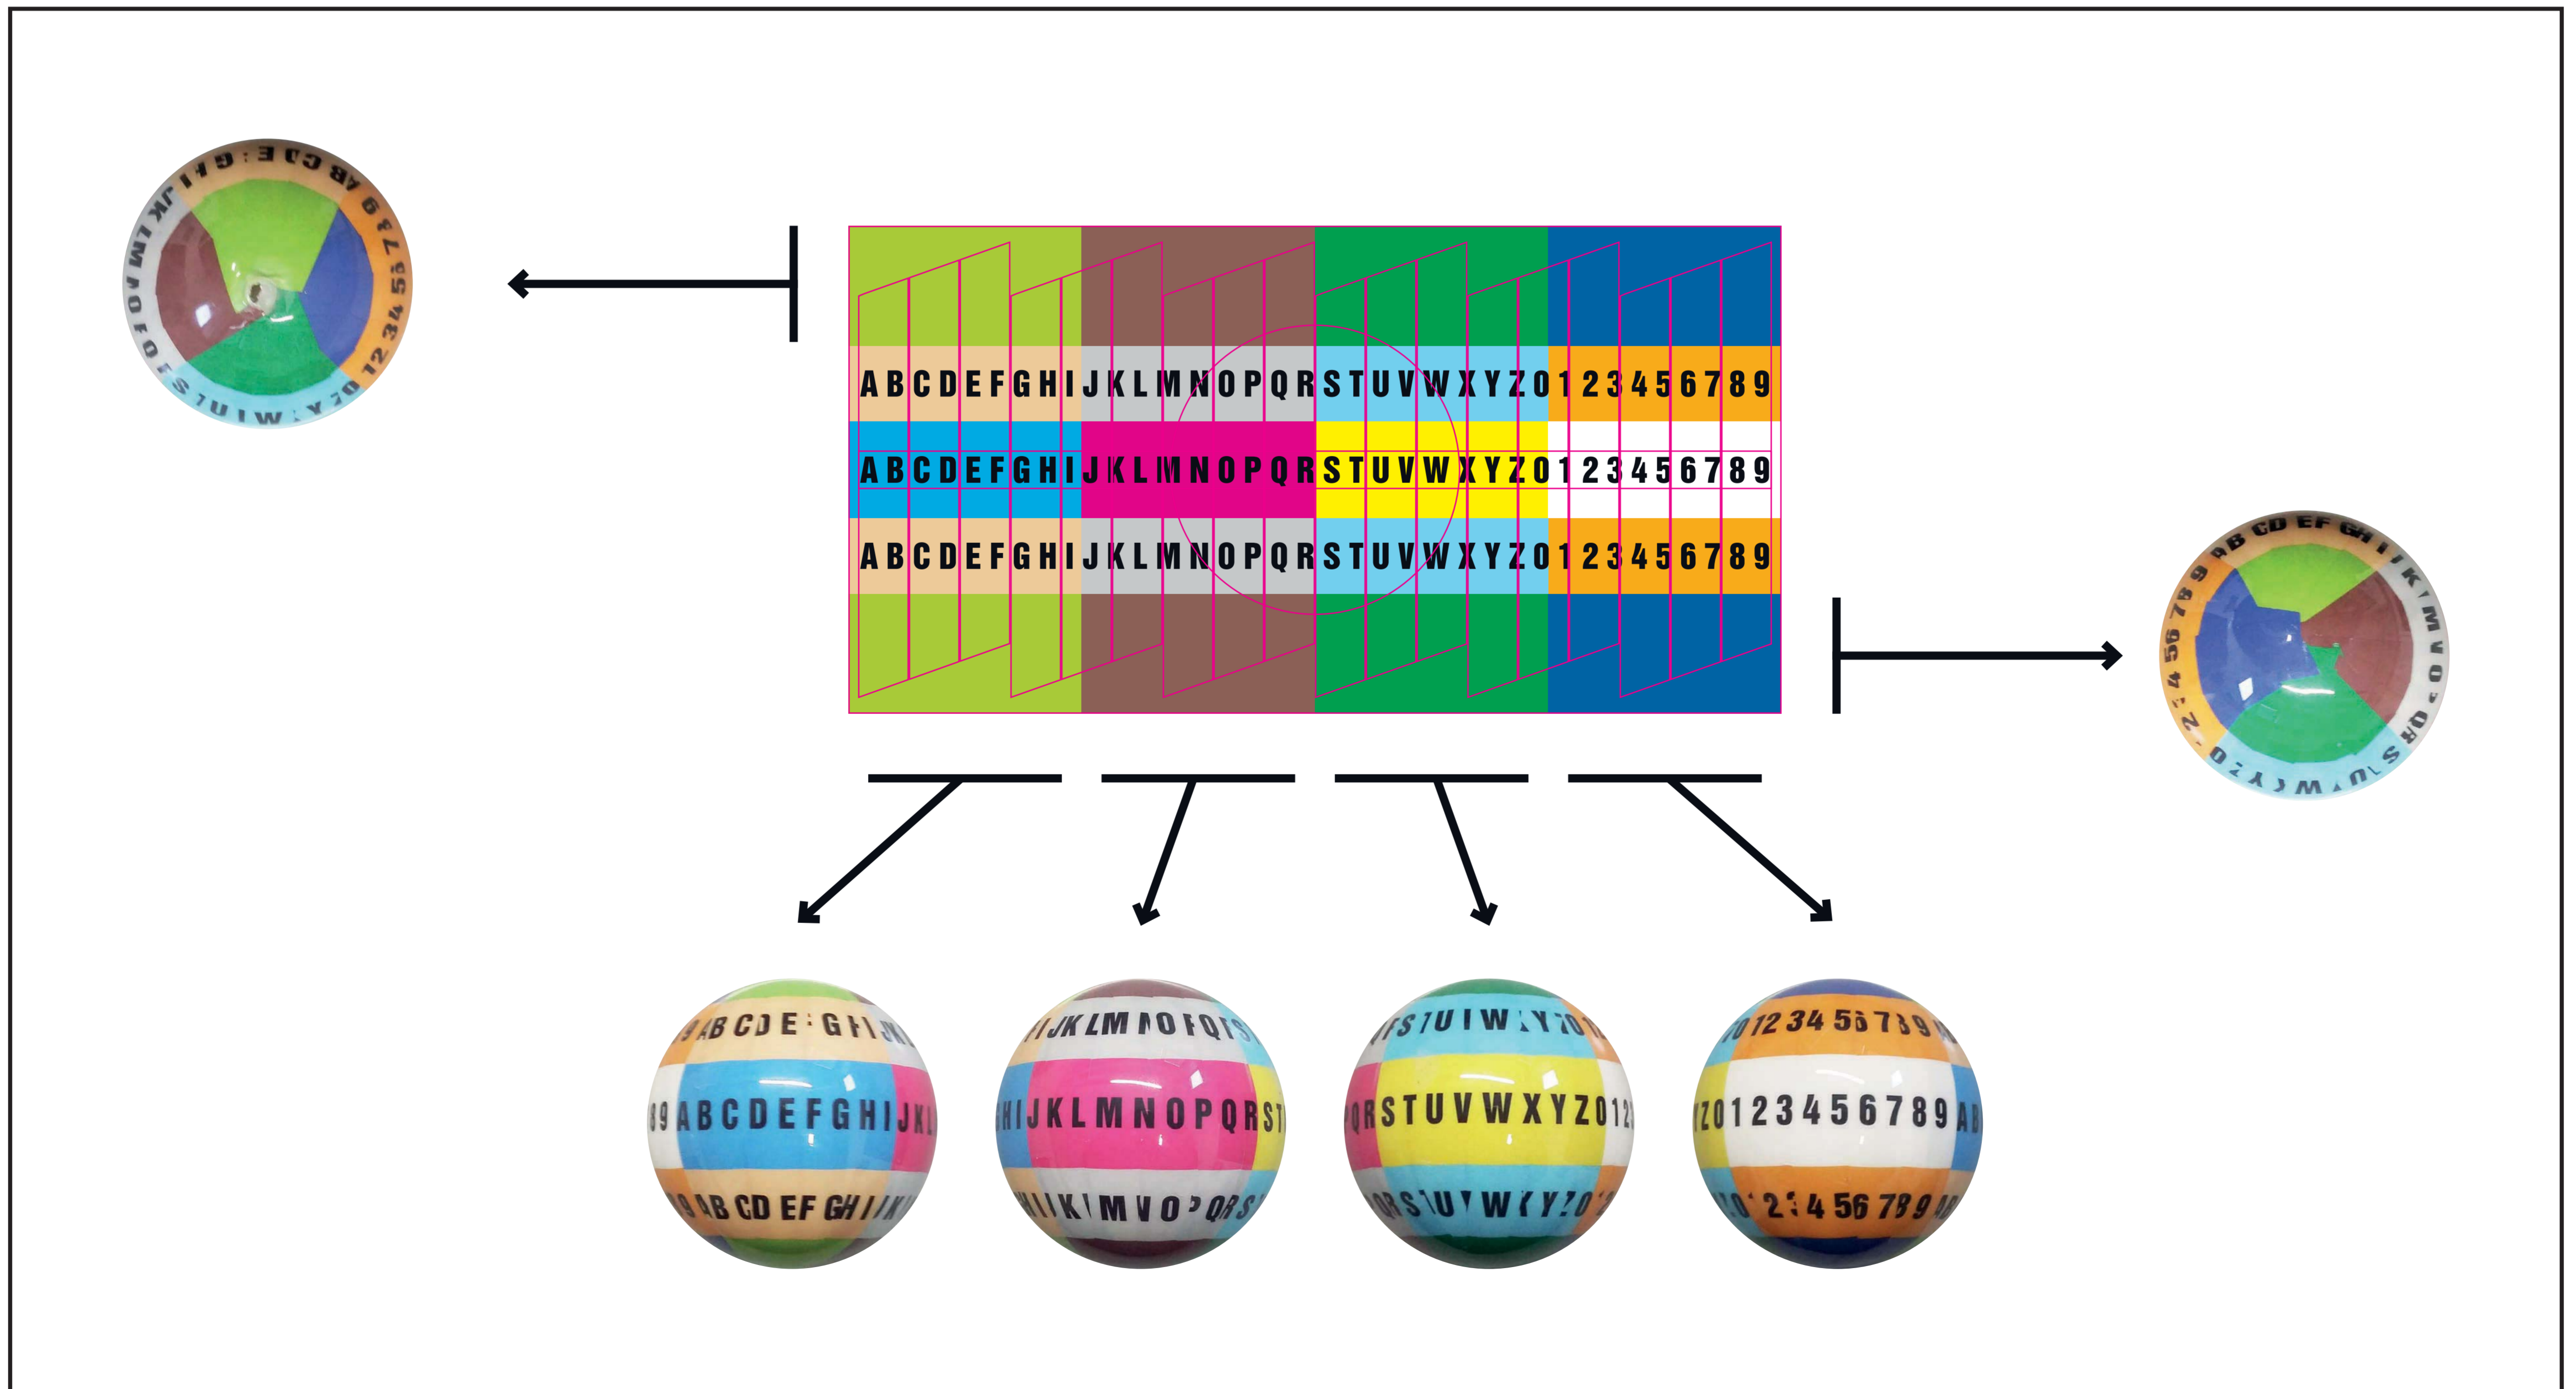

# BALL Ø 7,5 CM

FLAT SAFE AREA

MEDIUM AREA (50% OVERLAPPING)

POLES AREA (100% OVERLAPPING)

TRIM LINE

241 mm

126 mm

Ø 7,5 cm

## LOWER RIBBON CUSTOMIZABLE OPTIONAL

CUSTOMIZABLE AREA

SEWING LINE

UPPER RIBBON

↕ 6 mm

LOWER RIBBON

↕ 10 mm

↕ 6 mm

## BALL Ø 7,5 CM EXAMPLE

This ball is handmade produced by decoupage technique. The printed sheet is die-cut and glued by hand onto the polystyrene ball.

Since the ball is spherical, the sheet is die-cutted according to the **VERTICAL LINES**.

A series of strips will result from the central band towards the poles that in the centre (**SAFE AREA**) are perfectly placed side by side, while in the upper and lower parts (**MEDIUM AREA** and **POLES AREA**) they will overlap more and more, and as they approach the poles some parts will be covered by the next strip.