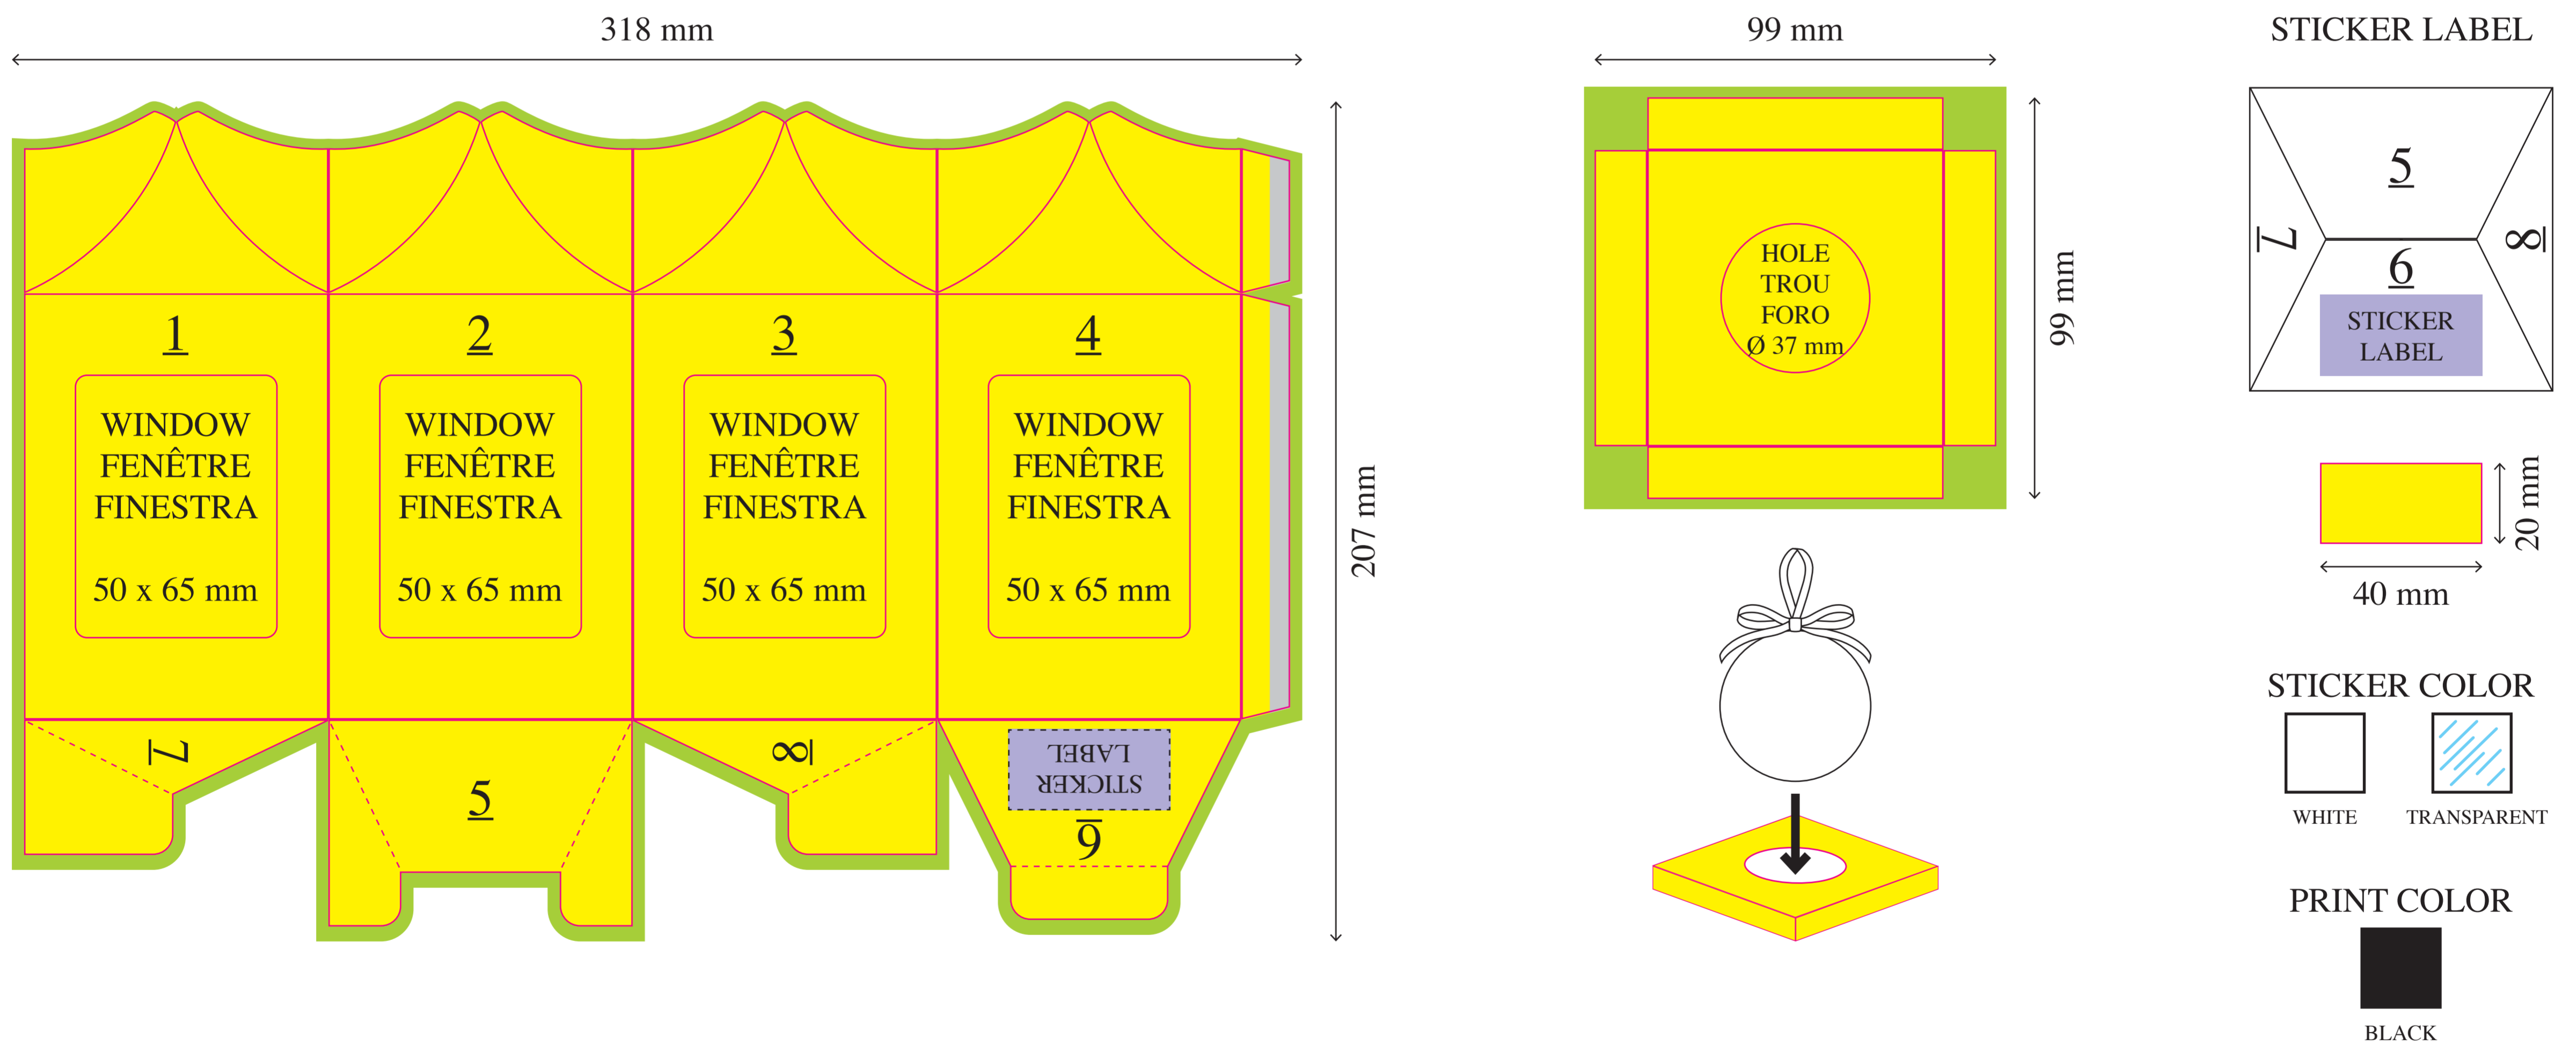

# BALL Ø 7,5 CM

FLAT SAFE AREA

MEDIUM AREA (50% OVERLAPPING)

POLES AREA (100% OVERLAPPING)

TRIM LINE

241 mm

126 mm

Ø 7,5 cm

## BALL Ø 7,5 CM EXAMPLE

This ball is handmade produced by decoupage technique. The printed sheet is die-cut and glued by hand onto the polystyrene ball.

Since the ball is spherical, the sheet is die-cutted according to the **VERTICAL LINES**.

A series of strips will result from the central band towards the poles that in the centre (**SAFE AREA**) are perfectly placed side by side, while in the upper and lower parts (**MEDIUM AREA** and **POLES AREA**) they will overlap more and more, and as they approach the poles some parts will be covered by the next strip.

## SINGLE BOX 4 WINDOWS 7,5 X 10,5 X 7,5 CM

**Unbreakable Xmas balls**  
[Web Page >](#)

**CUSTOMIZABLE SPACE**  
 (100% TECHNICAL DRAWING)

**Boules de Noël incassable**  
[Web Page >](#)

**ZONE PERSONALISABLE**  
 (DESSIN TECHNIQUE 100%)