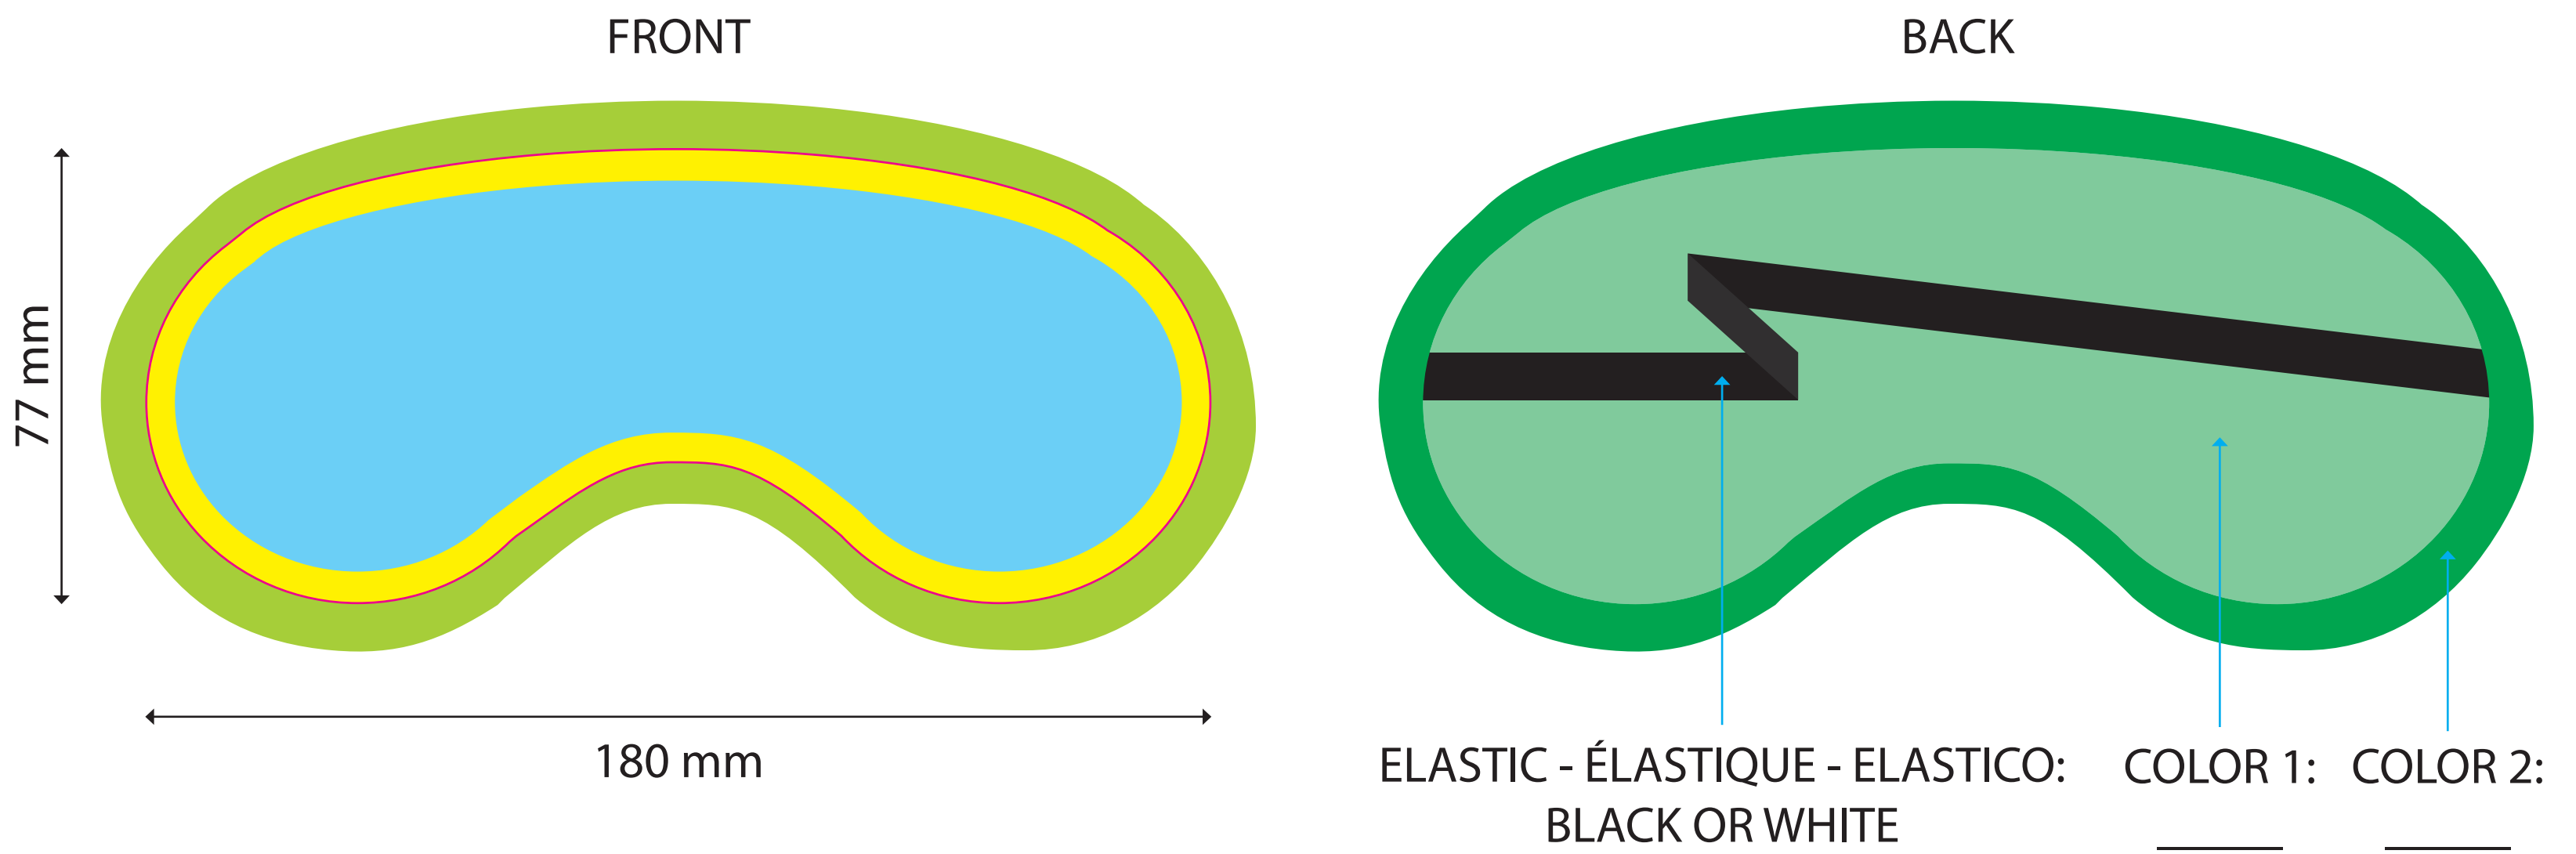

 Sleeping eye mask Web Page >	 Masque de sommeil Web Page >	 Mascherina per dormire Web Page >
MODULSTUDIO ART Modulstudio 6 s.r.l. - Via degli Abeti 358/360 - 61122 Pesaro - I - T +39.0721.400961 - modulstudio.com - marco.reggiani@modulstudio.it		

	SAFE AREA
	TRIM AREA
	BLEED AREA
	TRIM LINE

CUSTOMIZABLE SPACE (100% TECHNICAL DRAWING)	ZONE PERSONALISABLE (DESSIN TECHNIQUE 100%)	DRUCKRAUM (TECHNISCHE ENTWURF 100%)
---	---	---

SLEEPING EYE MASK

CLOTH COLOR RANGE

OPTIONAL PAPER CARD

AVAILABLE PACKAGING - TRANSPARENT PVC SLIDE ZIPPER BAG