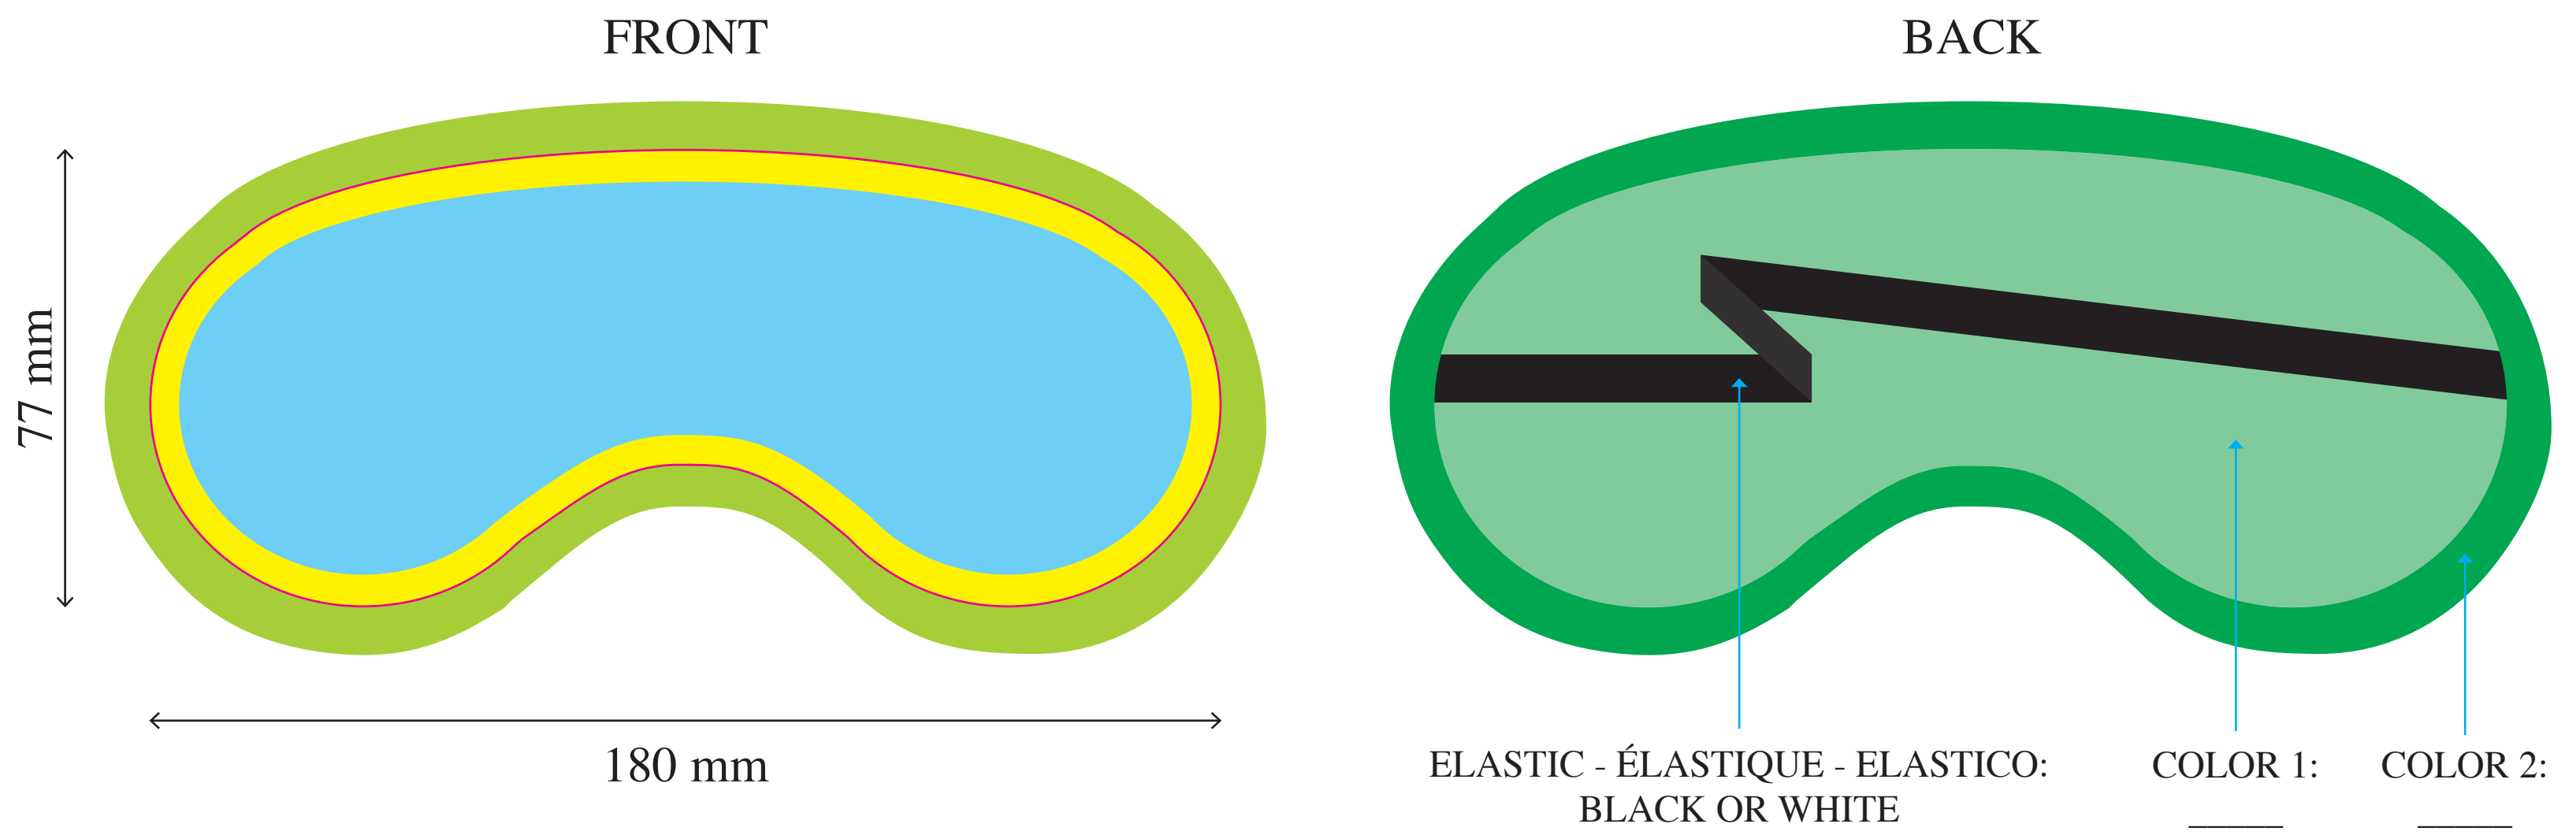

 Sleeping eye mask Web Page >	 Masque de sommeil Web Page >	 Mascherina per dormire Web Page >
MODULSTUDIO ART Modulstudio 6 s.r.l. - Via degli Abeti 358/360 - 61122 Pesaro - I - T +39.0721.400961 - modulstudio.com - marco.reggiani@modulstudio.it		

	SAFE AREA
	TRIM AREA
	BLEED AREA
	TRIM LINE

CUSTOMIZABLE SPACE (100% TECHNICAL DRAWING)	ZONE PERSONALISABLE (DESSIN TECHNIQUE 100%)	DRUCKRAUM (TECHNISCHE ENTWURF 100%)
---	---	---

SLEEPING EYE MASK

CLOTH COLOR RANGE

OPTIONAL PAPER CARD

AVAILABLE PACKAGING - TRANSPARENT PVC SLIDE ZIPPER BAG