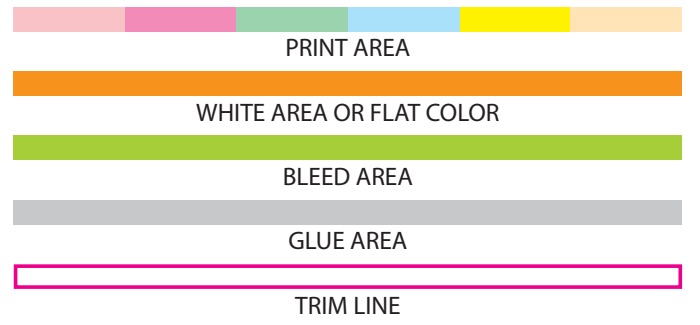

CUSTOMIZABLE SPACE
(100% TECHNICAL DRAWING)

ZONE PERSONALISABLE
(DESSIN TECHNIQUE 100%)

AREA PERSONALIZZABILE
(DISEGNO TECNICO 100%)

PLAYING CARDS
CARTES À JOUER
CARTE DA GIOCO

+

+

=

27 COUPLES
OF CARDS