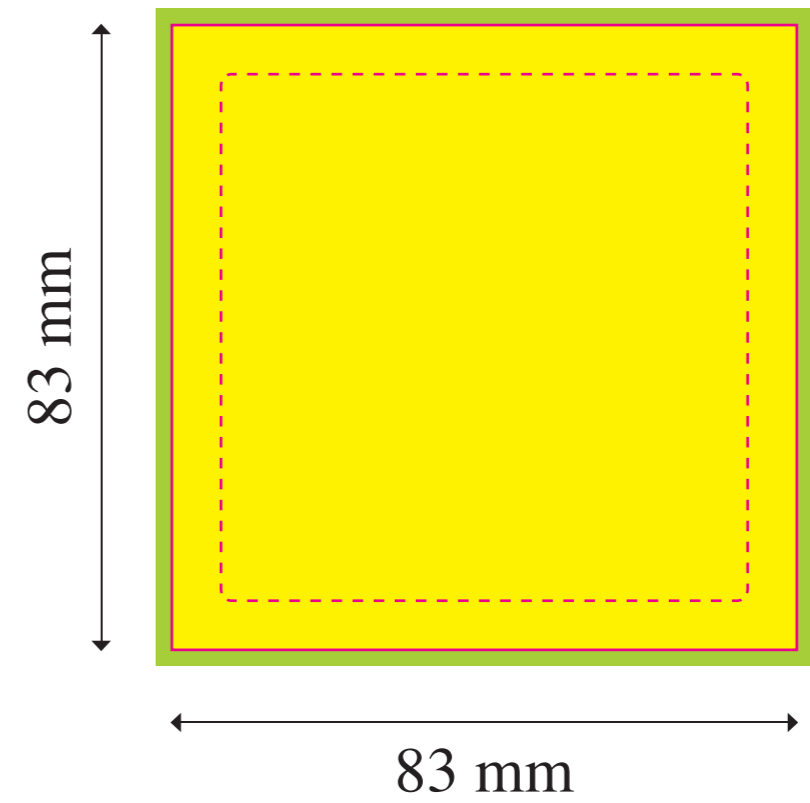

CUSTOMIZABLE SPACE
 (100% TECHNICAL DRAWING)

ZONE PERSONALISABLE
 (DESSIN TECHNIQUE 100%)

DRUCKRAUM
 (TECHNISCHE ENTWURF 100%)

GLASS PHOTO FRAME
 153 x 153 mm
 (Photo hole: 70 x 70 mm)

PAPERCARD
 83 x 83 mm
 (Print: CMYK + 0)

SILVER BOX
 150 x 150 x 25 mm
 (Window: 70 x 70 mm)