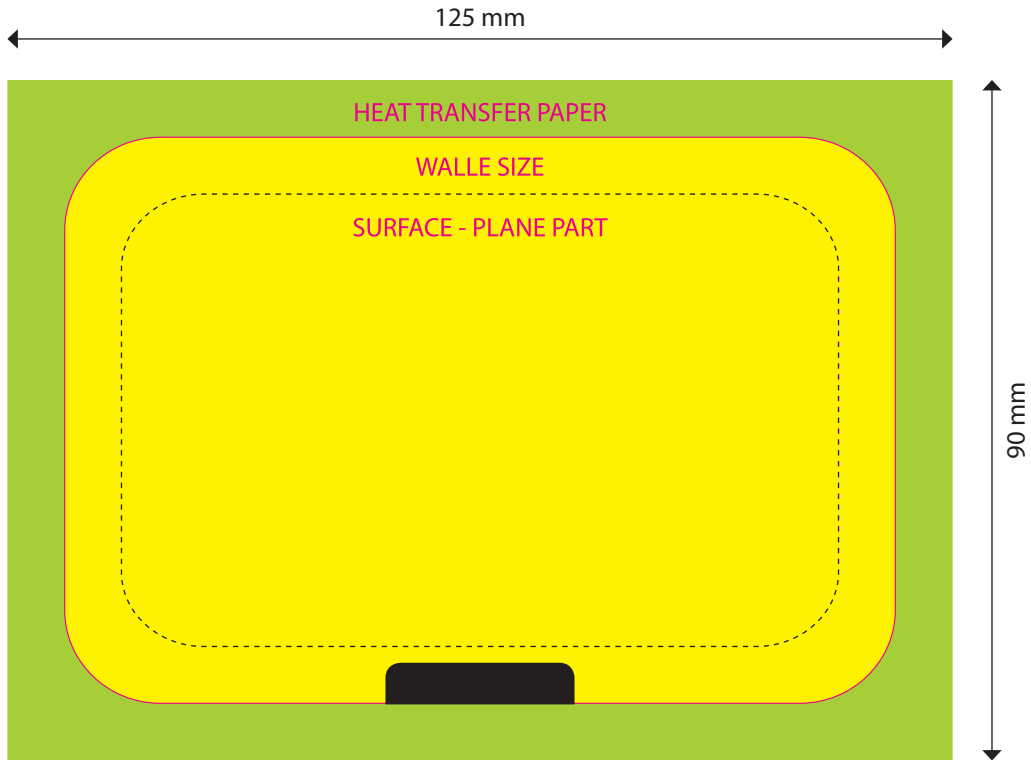

CUSTOMIZABLE SPACE
(100% TECHNICAL DRAWING)

ZONE PERSONALISABLE
(DESSIN TECHNIQUE 100%)

AREA PERSONALIZZABILE
(DISEGNO TECNICO 100%)

TRIM AREA

BLEED AREA

TRIM LINE

FRONT

BACK