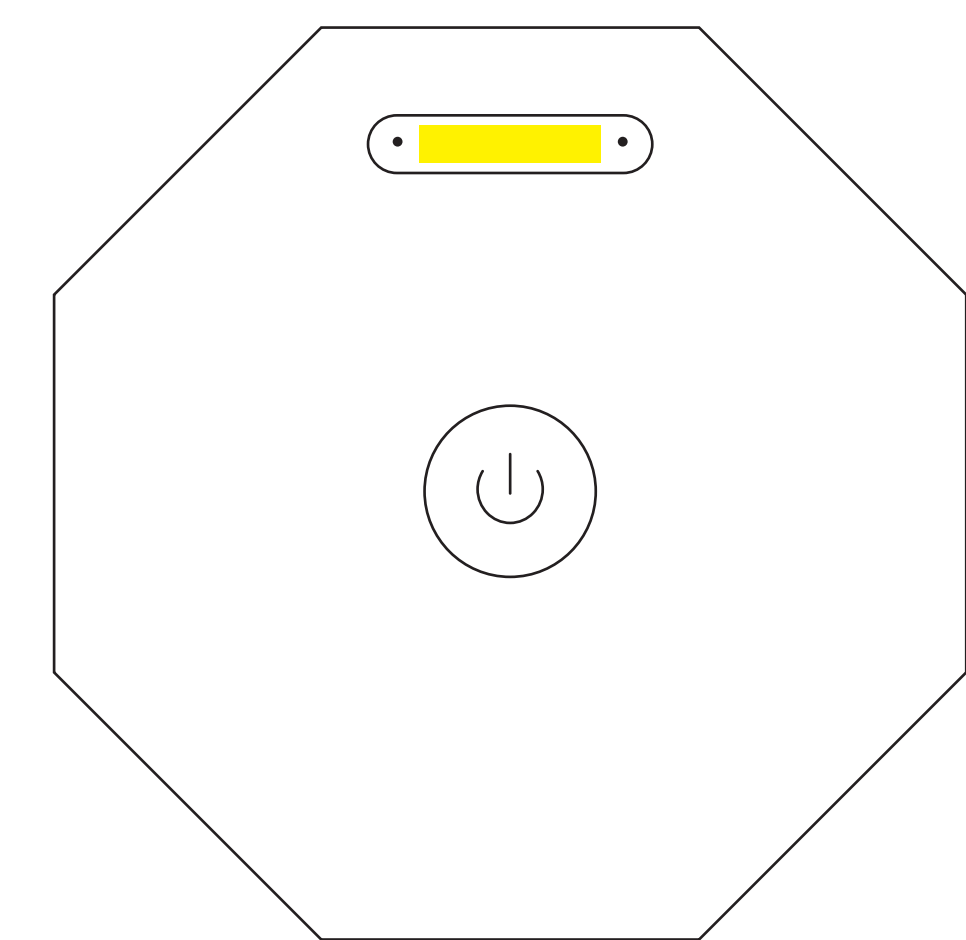

SAFE AREA

TRIM LINE

LAMP PAGE (473 x 275 mm)

PRINT  
CMYK

TOP (121x 121 x 18 mm)

LASER  
PRINT

24 x 5 mm

BUTTONS COLOURS

WHITE

3

RED

BOX (186 x 153 x 35 mm)

PRINT  
CMYK

TOP

BOTTOM

AVAILABLE ICONS