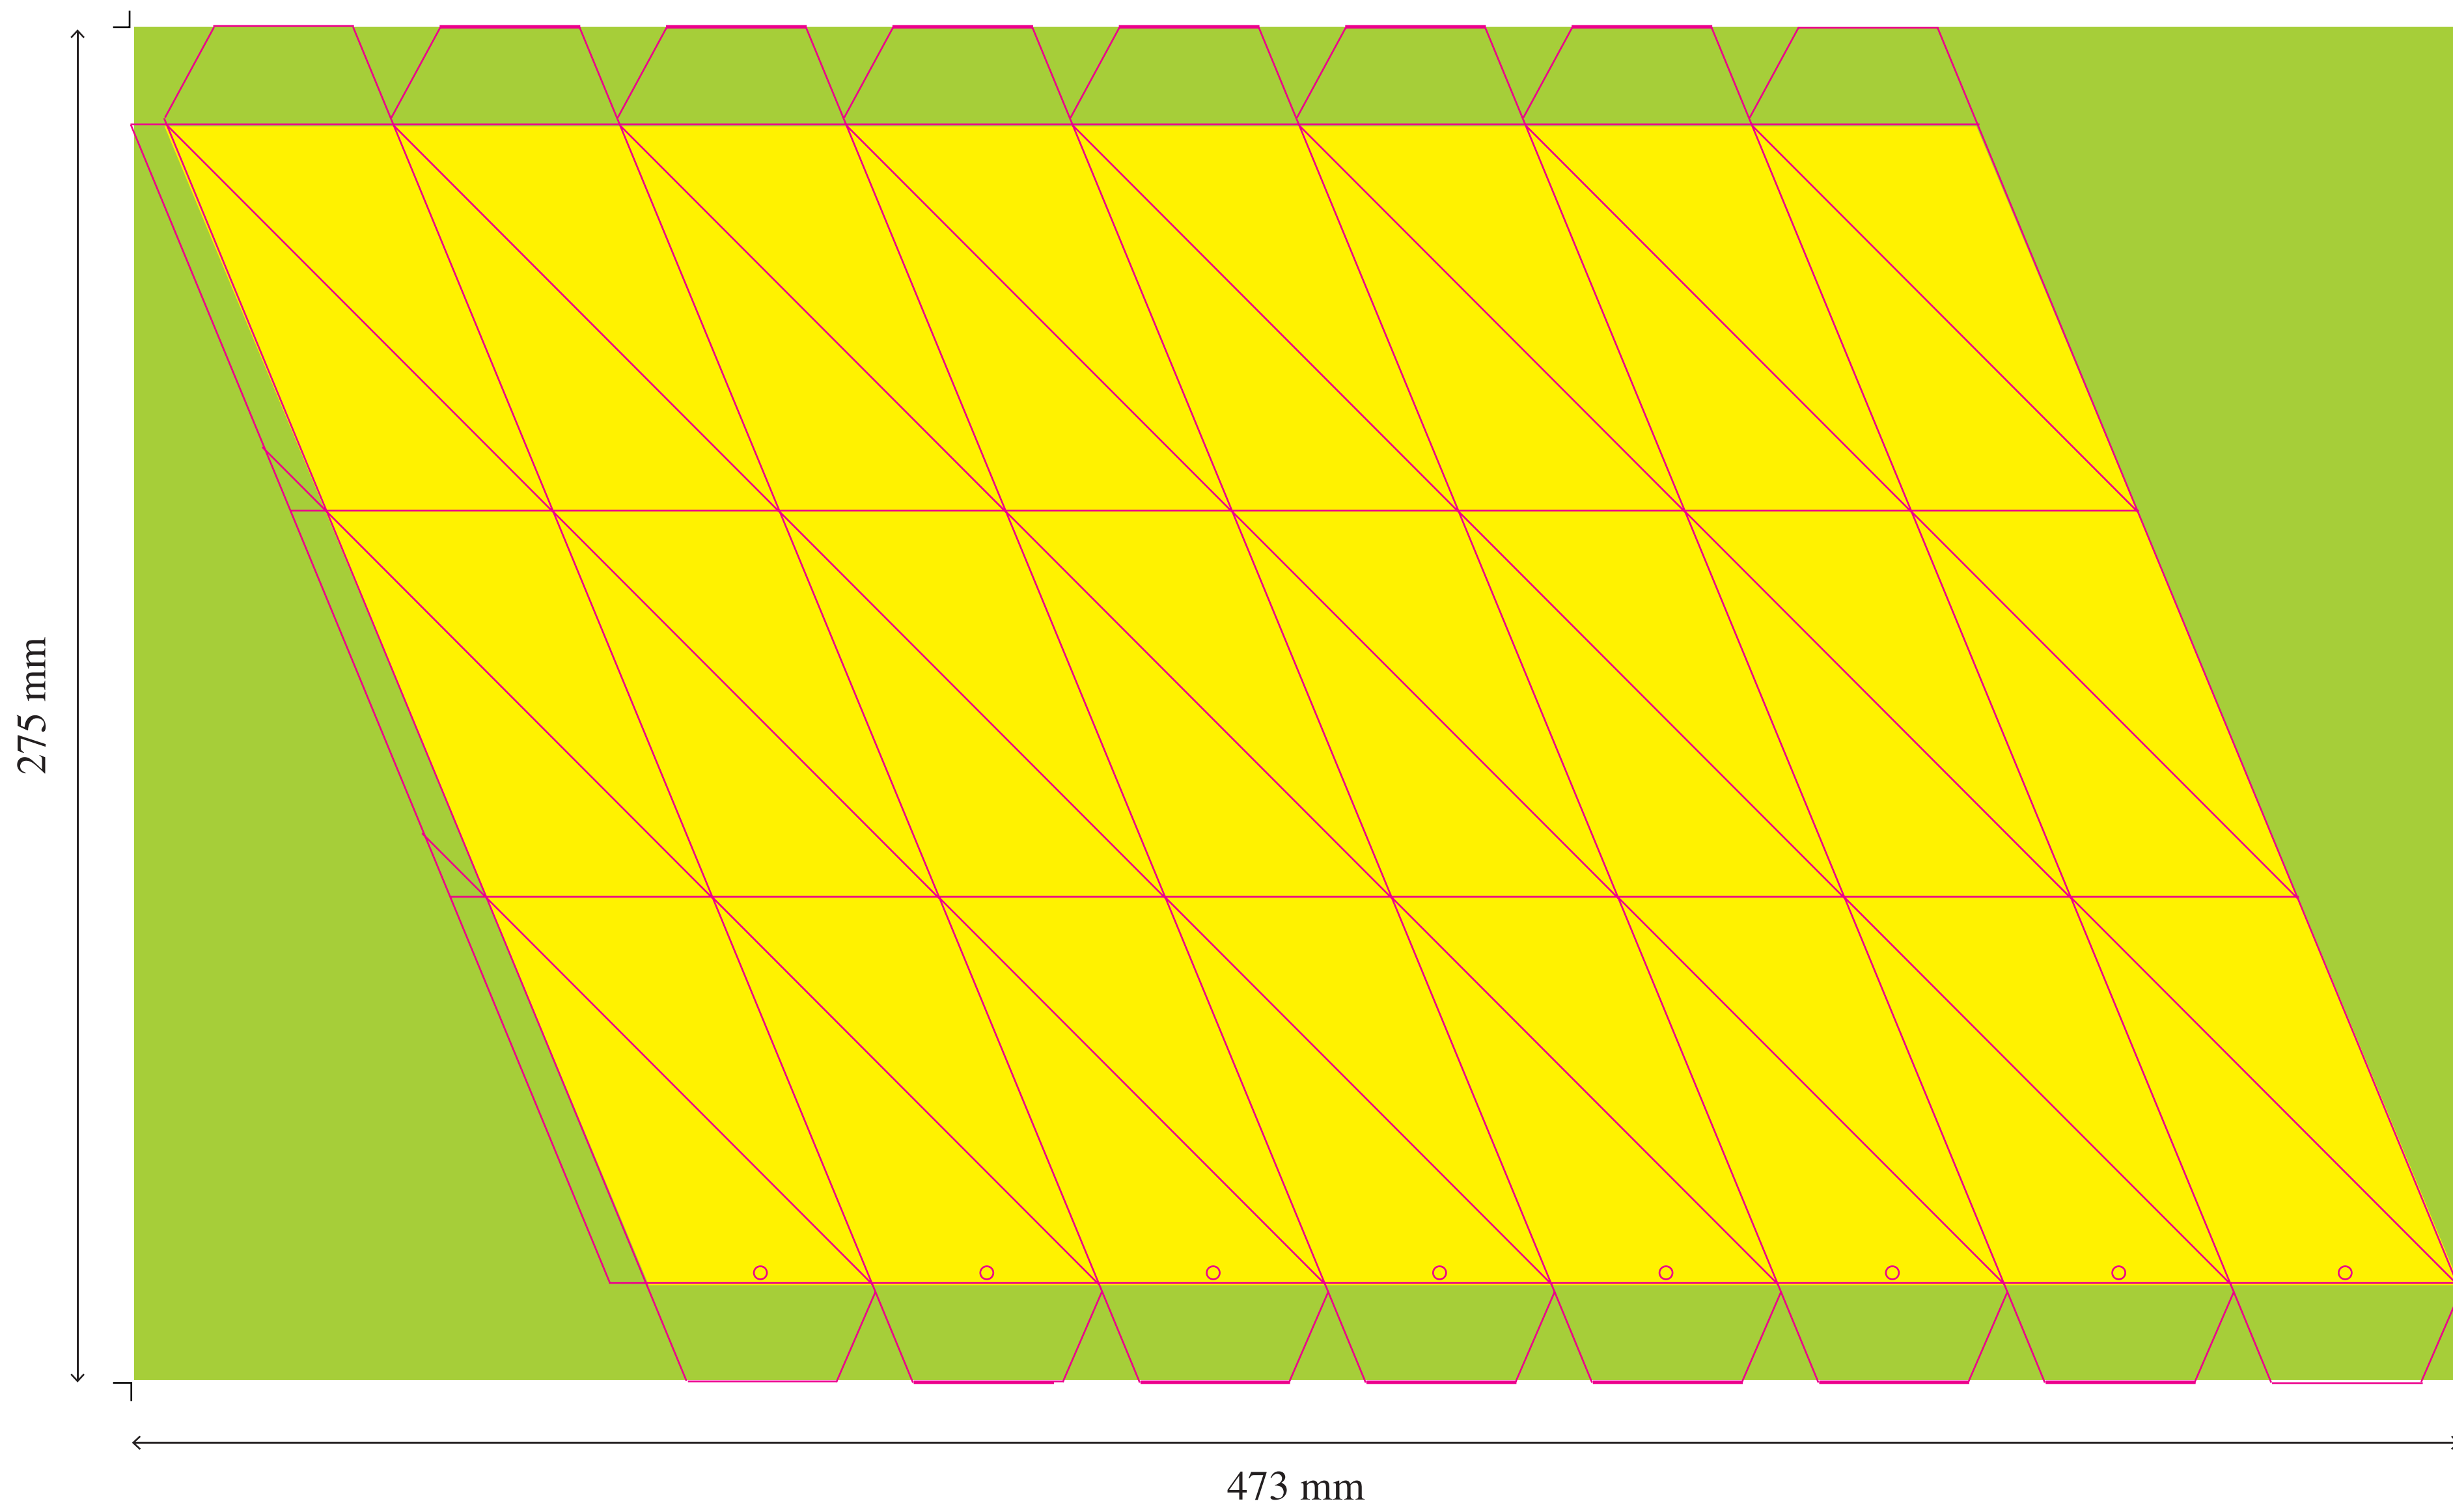

SAFE AREA

TRIM LINE

LAMP PAGE (473 x 275 mm)

PRINT  
CMYK

TOP (121x 121 x 18 mm)

LASER  
PRINT

24 x 5 mm

BUTTONS COLOURS

WHITE

3

RED

BOX (186 x 153 x 35 mm)

PRINT  
CMYK

TOP

BOTTOM

AVAILABLE ICONS