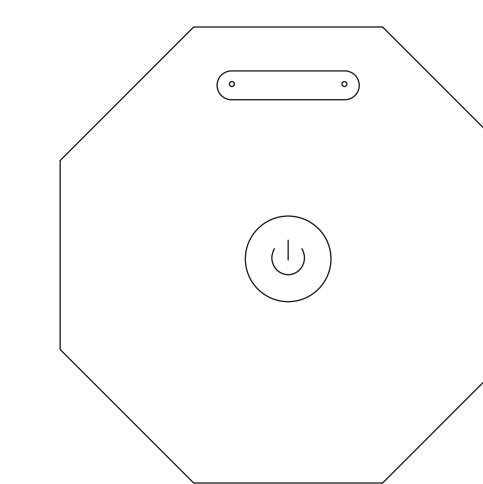

Flip lamp

[Web Page >](#)

Flip lamp

[Web Page >](#)

Flip lamp

[Web Page >](#)

MODULSTUDIO ART

Modulstudio 6 s.r.l. - Via degli Abeti 358/360 - 61122 Pesaro - I - T +39.0721.400961 - modulstudio.com - leonardo.taiuti@modulstudio.it

CUSTOMIZABLE SPACE

(100% TECHNICAL DRAWING)

ZONE PERSONALISABLE

(DESSIN TECHNIQUE 100%)

DRUCKRAUM

(TECHNISCHE ENTWURF 100%)

CUSTOMIZABLE AREA

BLEED AREA

SAFE AREA

TRIM LINE

LAMP PAGE (473 x 275 mm)

PRINT
CMYK

TOP (121x 121 x 18 mm)

LASER
PRINT

24 x 5 mm

BUTTONS COLOURS

1

SILVER

2

GOLD

BASE COLOURS

1

BLACK

2

WHITE

3

RED

BOX (186 x 153 x 35 mm)

PRINT
CMYK

TOP

BOTTOM

AVAILABLE ICONS

MANDATORY ICONS